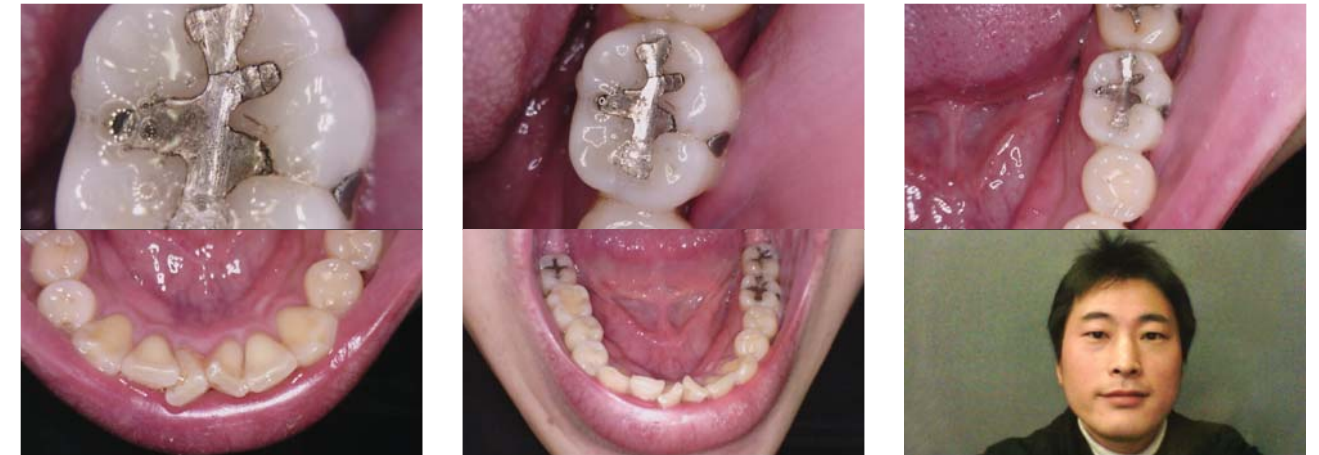

Nov.2018 rev.0

Features of Whicam M

Image quality

- Macro to infinity**
Camera is able to focus from macro mode (close) to infinity that includes a full arch and face shot.
- Auto-focus**
Camera is able to focus in any position not only inside of oral cavity but also full arch and face shot.
- FHD image support**
The device shows FHD (1080p) in live image supported by a 5M sensor.
- Color impressions**
Adjust the color impression on camera to fit different monitors or screen.
- Black&White function**
Capture and save X-ray film image to PC

Ergonomic design

- Dental handpiece design**
Most familiar design for dentists.
- Metal body case**
Metal body case increases product durability.
- Slim head size**
Slim head design makes it easier to approach the oral cavity with camera.
- Retraction head design**
Retract patient's tongue and cheek to get better image.
- Efficient brightness**
12 pcs LEDs makes for efficient brightness.
- Dual capture buttons**
Capture buttons are placed on the top and bottom side of camera to make for an easy capture in any position
- LED indicators**
LED indicators show the device status and mode.

Convenience

- Mouse function**
Built-in mouse function for user convenience.
- Zoom function**
Ability to enlarge the image with zoom feature to support user convenience.
- LED brightness adjust**
Ability to adjust the LED brightness.
- Support twain driver**
Support twain driver allows for use in almost any dental imaging software.
- Software compatibility**
Able to be used with almost any dental imaging software in the market.
- Detachable USB cable**
Detachable USB cable makes it easy to move the camera to other dental chairs.

Macro to Infinity

Camera is able to focus from macro mode (close) to infinity that includes a full arch and face shot.

FHD image support

The device shows FHD (1080p) in live image supported by a 5M sensor.