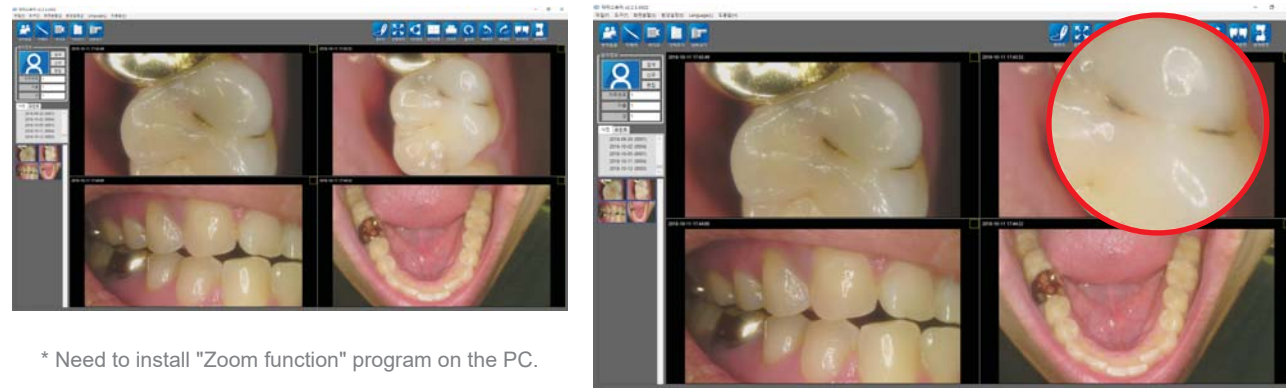

Dental Camera

-IC-WHT60 -IC-WHW61
 -IC-DCAM70 -IC-DCAU71
 -IC-EZAM80 -IC-EZAU81
 -IC-WHMA90 -IC-WHCD100

Curing Light

-CL-DLT30 -CL-DL10
 -CL-DC20 -CL-AT24

Apex Locator

-AL-DF10 -AL-DFA20

Zoom function

Ability to enlarge the image with zoom feature to support user convenience.

* Need to install "Zoom function" program on the PC.

Software compatibility

Able to be used with almost any dental imaging software in the market.

1 Specification

Model	IC-WHMA90	
Camera	Power source	5V (USB power)
	Size	Approx. 128 x 21.5 x 32 mm
	Weight	Approx. 61g (2.2oz)
	Sensor type	5M CMOS sensor
	Lighting	White LED x 12 pcs
	Focusing	Auto-focus
	Focus range	Macro to infinity
USB cable	cable length	Approx. 3 M (9.8ft)

Nov.2018 rev.0

Features of Whicam M

Image quality

- Macro to infinity**
Camera is able to focus from macro mode (close) to infinity that includes a full arch and face shot.
- Auto-focus**
Camera is able to focus in any position not only inside of oral cavity but also full arch and face shot.
- FHD image support**
The device shows FHD (1080p) in live image supported by a 5M sensor.
- Color impressions**
Adjust the color impression on camera to fit different monitors or screen.
- Black&White function**
Capture and save X-ray film image to PC

Ergonomic design

- Dental handpiece design**
Most familiar design for dentists.
- Metal body case**
Metal body case increases product durability.
- Slim head size**
Slim head design makes it easier to approach the oral cavity with camera.
- Retraction head design**
Retract patient's tongue and cheek to get better image.
- Efficient brightness**
12 pcs LEDs makes for efficient brightness.
- Dual capture buttons**
Capture buttons are placed on the top and bottom side of camera to make for an easy capture in any position
- LED indicators**
LED indicators show the device status and mode.